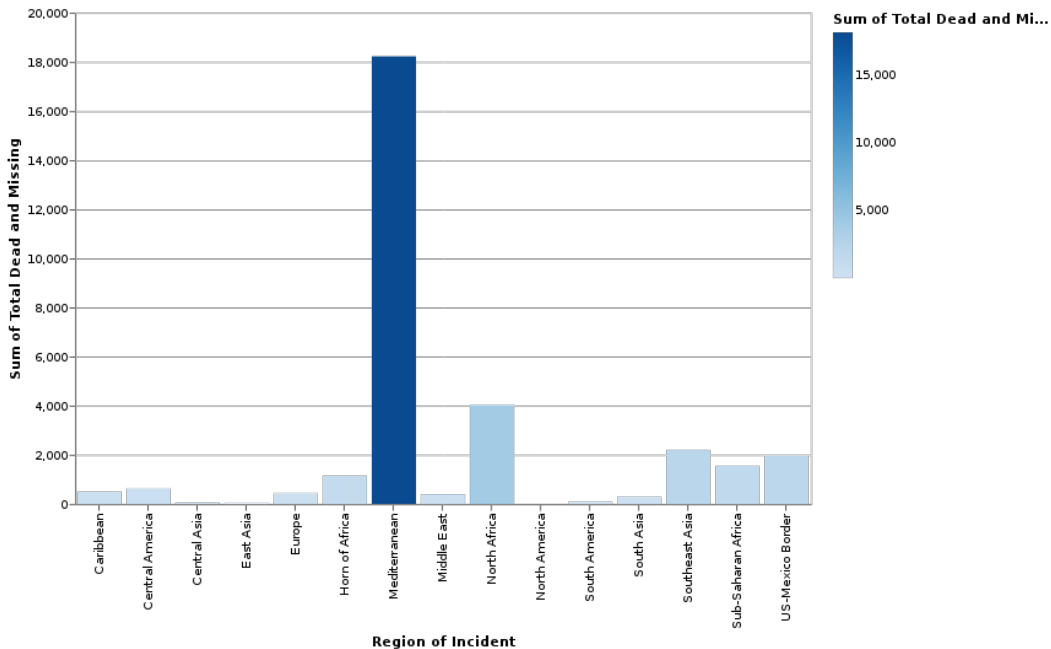

Out[134]: The raw code for this IPython notebook is by default hidden for easier reading. To toggle on/off the raw code, click [here](#).

## Missing Migrants Project

Over the years, 30% more refugees have died in the mediteranean than the rest of the world combined.

Out[128]:

It's responsible for ~5x the next highest country

Out[129]:

**People Drown a lot, unless you're trying to immigrate from Central America to the US, where your dead body will just be discovered and people will not know why you died**

Out[130]:

**If you're going to try and emmigrate, your safest bet is to take the Eastern Route, between Turkey and Greece.**

**Avoid going from Libya to Italy or Malta, even though that's where most people will land.**