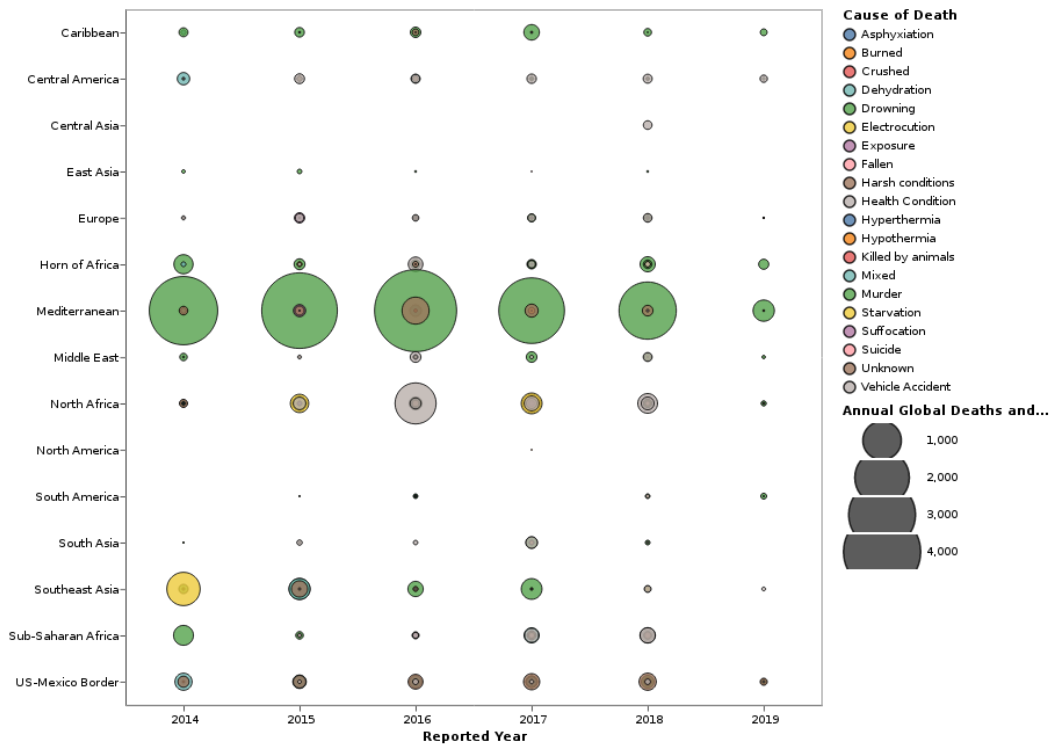

Out[134]: The raw code for this IPython notebook is by default hidden for easier reading. To toggle on/off the raw code, click [here](#).

## Missing Migrants Project

Over the years, 30% more refugees have died in the mediteranean than the rest of the world combined.

Out[128]:

It's responsible for ~5x the next highest country

Out[129]:

**People Drown a lot, unless you're trying to immigrate from Central America to the US, where your dead body will just be discovered and people will not know why you died**

Out[130]:

**If you're going to try and emmigrate, your safest bet is to take the Eastern Route, between Turkey and Greece.**

**Avoid going from Libya to Italy or Malta, even though that's where most people will land.**