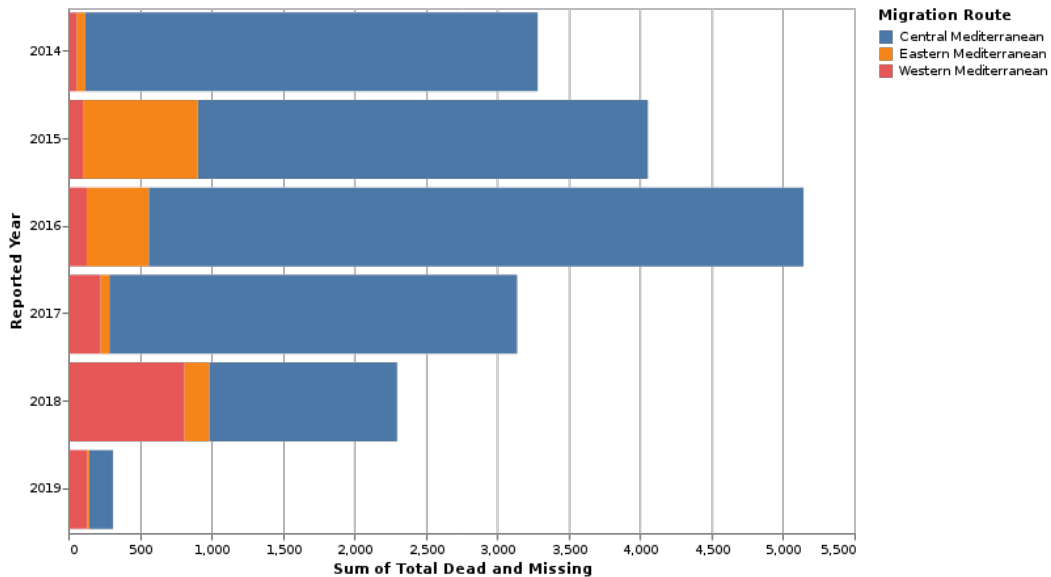

If you're going to try and emmigrate, your safest bet is to take the Eastern Route, between Turkey and Greece.

Avoid going from Libya to Italy or Malta, even though that's where most people will land.

Out[131]: