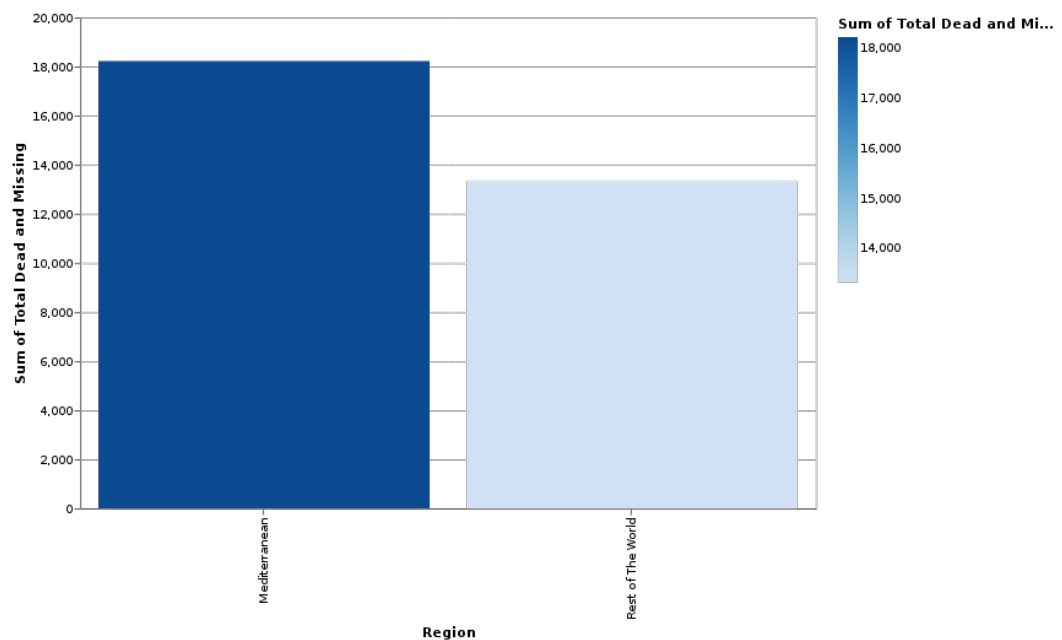

Out[134]: The raw code for this IPython notebook is by default hidden for easier reading. To toggle on/off the raw code, click [here](#).

## Missing Migrants Project

Over the years, 30% more refugees have died in the mediteranean than the rest of the world combined.

Out[128]:

It's responsible for ~5x the next highest country

Out[129]:

**People Drown a lot, unless you're trying to immigrate from Central America to the US, where your dead body will just be discovered and people will not know why you died**

Out[130]:

**If you're going to try and emmigrate, your safest bet is to take the Eastern Route, between Turkey and Greece.**

**Avoid going from Libya to Italy or Malta, even though that's where most people will land.**