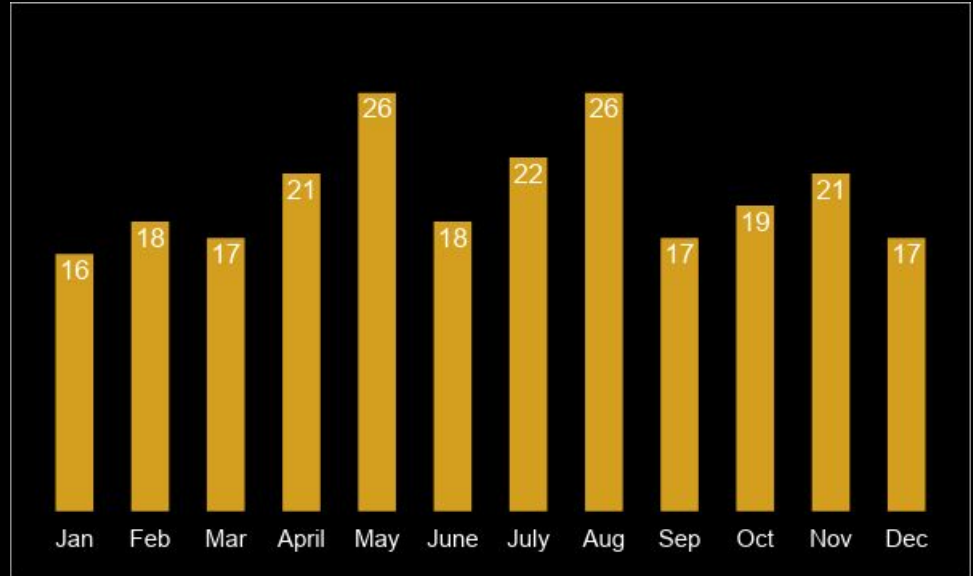

# 1 in 3 Employees Share Name with Other Person

- **65 out of 209** of current employees have name twin
- **97 out of 342** employees including alumni have a name twin

■ Name Twins ■ Unique Name

Popular Names

# B+ve & O+ve are popular blood groups

- **6 out of 10** have either B+ve or O+ve as their blood group
- **9 employees** do not know their blood group

We have birthdays across the all months and days

# At Gramener Summer is Rainy and Rainy is Summer

- **Summer season** (March April, May) have most new joinees - **120**
- **Rainy season** (July, August, & September) have least new joinees - **45**

Understandably, **Mondays & 1<sup>st</sup> of month**, are most popular for joining Gramene