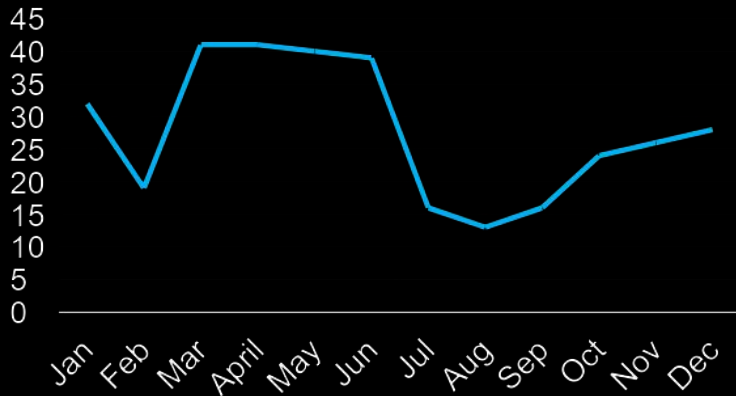

# B+ve & O+ve are popular blood groups

- **6 out of 10** have either B+ve or O+ve as their blood group
- **9 employees** do not know their blood group

We have birthdays across the all months and days

# At Gramener Summer is Rainy and Rainy is Summer

- **Summer season** (March April, May) have most new joinees - **120**
- **Rainy season** (July, August, & September) have least new joinees - **45**

Understandably, **Mondays & 1<sup>st</sup> of month**, are most popular for joining Gramene