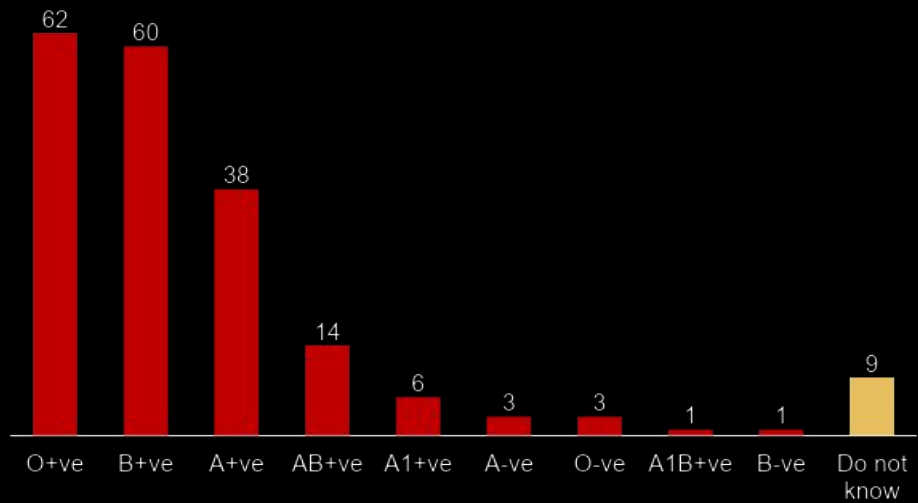

# 1 in 3 Employees Share Name with Other Person

- **65 out of 209** of current employees have name twin
- **97 out of 342** employees including alumni have a name twin

■ Name Twins ■ Unique Name

Popular Names

# B+ve & O+ve are popular blood groups

- **6 out of 10** have either B+ve or O+ve as their blood group
- **9 employees** do not know their blood group

We have birthdays across the all months and days

# At Gramener Summer is Rainy and Rainy is Summer

- **Summer season** (March April, May) have most new joinees - **120**
- **Rainy season** (July, August, & September) have least new joinees - **45**

Understandably, **Mondays & 1<sup>st</sup> of month**, are most popular for joining Gramene