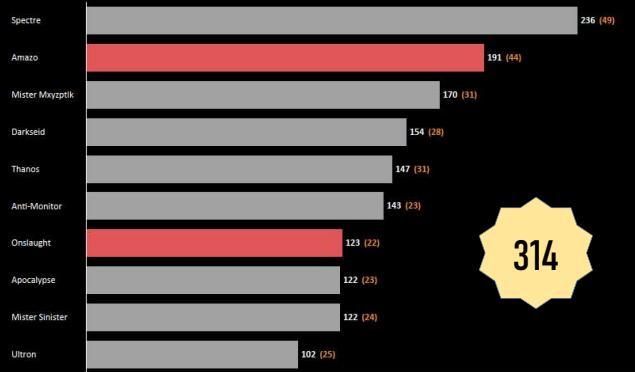

14

69

THANOS

31

147

GENERAL ZOD

19

81

Someone has to save the day!

Clash of the Titans

The Data Game

We analyzed a looooot of battle data across the Universe !!!

Battle 1

Anti-Heroes

Heroes

Battle 2

Anti-Heroes

Heroes

Choose your team!!!

Heroes									
DC Comics									
Anti-Heroes									
Marvel Comics									
Heroes									
Anti-Heroes									

Clash of the Titans The Data Game

And then some more data!!!

The first Black superhero was introduced in **1966** : Black Panther. It was the time of revolution by African Americans in the USA. Marvel was in support of the rights for the black population

- Superhero Specs **362** male (**68.3%**), **152** female (**28.7%**) and 16 Others in total of 530 characters
- DC comics introduced **53** female superheroes in number (**39.3%** of their total characters) while Marvel Comics introduced **99** (**29%** of their total characters)