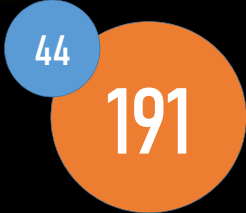

Clash of the Titans The War Game

ONSLAUGHT

Onslaught is a Marvel villain created from the consciousness of two mutants: Professor Charles Xavier and Magneto

AMAZO

The android Amazo was created by scientist Professor Ivo, who became obsessed with immortality