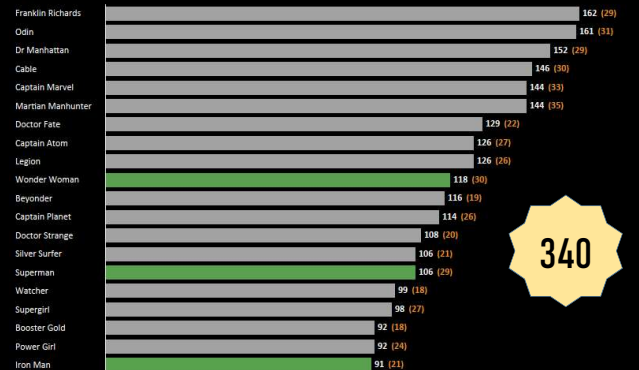

14

69

THANOS

31

147

GENERAL ZOD

19

81

Someone has to save the day!

Clash of the Titans

The Data Game

We analyzed a looooot of battle data across the Universe !!!

Battle 1

Anti-Heroes

Heroes

Battle 2

Anti-Heroes

Heroes

Choose your team!!!

Heroes									
DC Comics									
Anti-Heroes									
Marvel Comics									
Heroes									
Anti-Heroes									

Clash of the Titans The Data Game

And then some more data!!!

The first Black superhero was introduced in **1966** : Black Panther. It was the time of revolution by African Americans in the USA. Marvel was in support of the rights for the black population

- Superhero Specs **362** male (**68.3%**), **152** female (**28.7%**) and 16 Others in total of 530 characters
- DC comics introduced **53** female superheroes in number (**39.3%** of their total characters) while Marvel Comics introduced **99** (**29%** of their total characters)