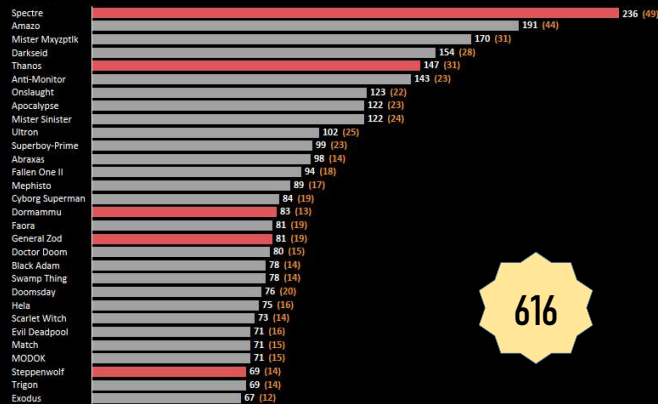

14

69

THANOS

31

147

GENERAL ZOD

19

81

Someone has to save the day!

Clash of the Titans

The Data Game

We analyzed a looooot of battle data across the Universe !!!

Battle 1

Anti-Heroes

Heroes

Battle 2

Anti-Heroes

Heroes

Choose your team!!!

Heroes									
DC Comics									
Anti-Heroes									
Marvel Comics									
Heroes									
Anti-Heroes									

Clash of the Titans The Data Game

And then some more data!!!

The first Black superhero was introduced in **1966** : Black Panther. It was the time of revolution by African Americans in the USA. Marvel was in support of the rights for the black population

- Superhero Specs **362** male (**68.3%**), **152** female (**28.7%**) and 16 Others in total of 530 characters
- DC comics introduced **53** female superheroes in number (**39.3%** of their total characters) while Marvel Comics introduced **99** (**29%** of their total characters)