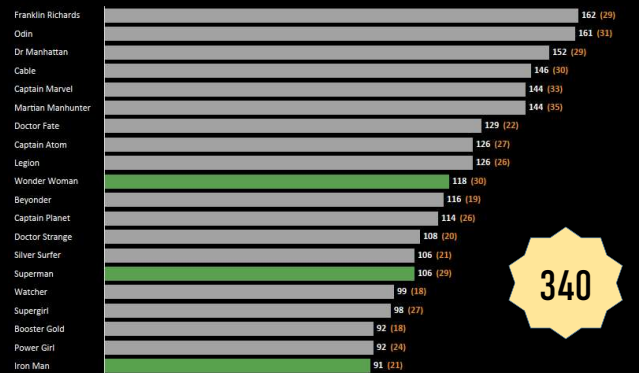

14

69

THANOS

31

147

GENERAL ZOD

19

81

Someone has to save the day!

Clash of the Titans

The Data Game

We analyzed a looooot of battle data across the Universe !!!

Battle 1

Anti-Heroes

Heroes

Battle 2

Anti-Heroes

Heroes

Choose your team!!!

Heroes									
DC Comics									
Anti-Heroes									
Marvel Comics									
Heroes									
Anti-Heroes									

Clash of the Titans The Data Game

And then some more data!!!

The first Black superhero was introduced in **1966** : Black Panther. It was the time of revolution by African Americans in the USA. Marvel was in support of the rights for the black population

- Superhero Specs **362** male (**68.3%**), **152** female (**28.7%**) and 16 Others in total of 530 characters
- DC comics introduced **53** female superheroes in number (**39.3%** of their total characters) while Marvel Comics introduced **99** (**29%** of their total characters)