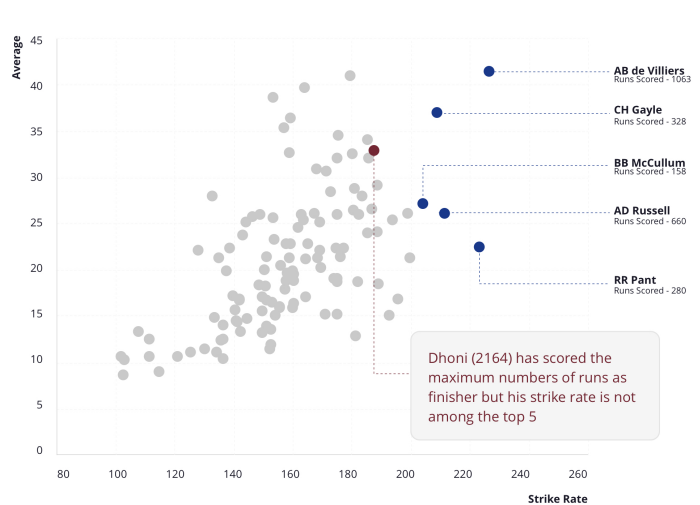

BEST FINISHERS

ALL TIME BOWLING LEADERS

PURPLE CAP LASITH MALINGA 166 WICKETS	BEST BOWLING FIGURES ALZARRI JOSEPH 6/12	BEST BOWLING AVERAGE KAGISO RABADA 17.93	BEST ECONOMY RASHID KHAN 6.63	MOST DOTS HARBHAJAN SINGH 1,210

THE WINNERS

2008 2009 2010 2011 2012 2013 2014 2015 2016 2017 2018