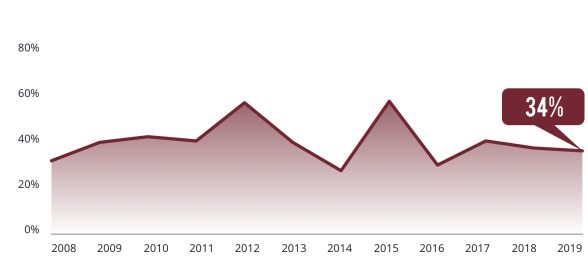

RUNS	INNINGS	100+	50+	HIGHEST
2247	48	6	12	139

SRH released S Dhawan as his contribution was on 36.7% of the total partnership

NEW PAIR

DA Warner and JM Bairstow became the pair with highest partnership for SRH

RUNS	INNINGS	100+	50+	HIGHEST
791	10	4	3	185

The new pair proved SRH decision to be a master stroke

NAIL BITTER FINISHES

% OF MATCHES ENDING IN LAST OVERS

% OF MATCHES ENDING IN LAST BALL

The percentage of matches going the **last over has increased** but the percentage of matches going to the **final ball has decreased** over the last 3 seasons

ALL TIME BATTING LEADERS

<p>ORANGE CAP</p> <p>VIRAT KOHLI</p> <p>5396 RUNS</p>	<p>MOST SIXES</p> <p>CHRIS GAYLE</p> <p>324 SIXES</p>	<p>HIGHEST SCORE</p> <p>CHRIS GAYLE</p> <p>175* SCORE</p>	<p>BEST STRIKE RATE</p> <p>ANDRE RUSSELL</p> <p>186.95</p>	<p>MOST FOURS</p> <p>SHIKHAR DHAWAN</p> <p>516 FOURS</p>
--	--	--	---	---